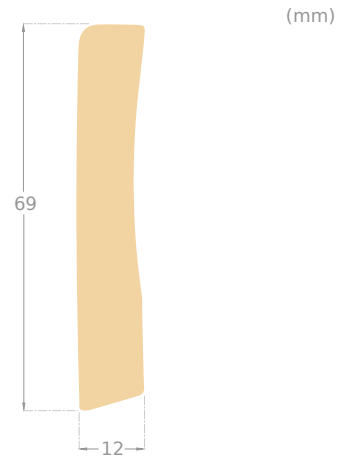

# Skirting board

## WHITE 12X69 MM

Staining  
White

This white lacquered skirting board is crafted from spruce and provides a nice transition to light walls. The skirting board effectively conceals the gap between the floor and the wall, ensuring protection while maintaining a seamless appearance.

#### DIMENSIONS

Length	2400 mm
--------	---------

#### MISC.

Height	69 mm
Depth	12 mm
Origin	Sweden