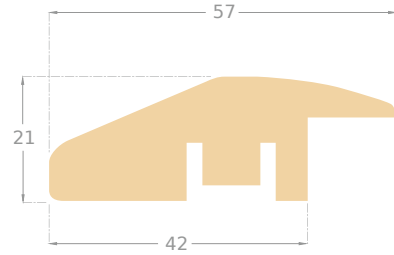

Specifikation

GENERELT

Træsart	Eg
Overfladebehandling	Ubehandlet

MÅL

Længde	2400 mm
--------	---------

KLASSIFICERING OG SIKKERHED

FSC	FSC Mix (FSC-C140725)
-----	-----------------------

ØVRIGT

Højde	21 mm
Dybde	58 mm
Oprindelse	Sverige

Bjelin Sweden AB bjelin.com sales@bjelin.com +46-771-101 099

Copyright 2025 Bjelin Sweden AB. Weights and dimensions may have minor variations depending on external circumstances. Bjelin reserves the right to deviate from the weight and dimensions in this technical data sheet. Technologies mentioned may be subject to patent protection and invented by Välinge Innovation AB (www.valinge.se/patents). Use of trademarks herein owned by Bjelin Sweden AB or Välinge Innovation AB is under license.