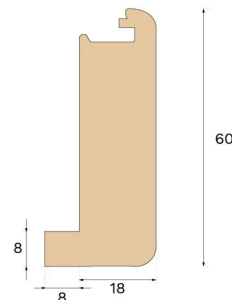

Stair nose

OPEN STAIRCASE OAK 1000 MM

Type of wood
Oak

Staining
Natural

Surface finishing
Untreated

Bjelin's stair nosing enhances the aesthetic appeal of your staircase. For an easy installation, utilise the pre-existing groove on the plank and glue the stair nosing strip in place.

Specification

GENERAL

Type of wood	Oak
Staining	Natural
Surface finishing	Untreated

DIMENSIONS

Length	1000 mm
--------	---------

CLASSIFICATION AND SAFETY

FSC	FSC 100% (SA-COC-001149)
-----	--------------------------

MISC.

Height	60 mm
Depth	26 mm
Compatible versions	Woodura Planks 3.0 (XL, XXL)

Bjelin Sweden AB | bjelin.com | support@bjelin.se | +46-771-101099

Copyright 2024 Bjelin Sweden AB. Weights and dimensions may have minor variations depending on external circumstances. Bjelin reserves the right to deviate from the weight and dimensions in this technical data sheet. Technologies mentioned may be subject to patent protection and invented by Välinge Innovation AB (www.valinge.se/patents). Use of trademarks herein owned by Bjelin Sweden AB or Välinge Innovation AB is under license.