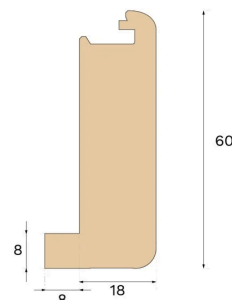

Stair nose

OPEN STAIRCASE OAK 1400 MM

Type of wood
Oak

Staining
Natural

Surface finishing
Untreated

Bjelin's stair nosing enhances the aesthetic appeal of your staircase. For an easy installation, utilise the pre-existing groove on the plank and glue the stair nosing strip in place.

Specification

GENERAL

Type of wood	Oak
Staining	Natural
Surface finishing	Untreated

DIMENSIONS

Length	1400 mm
--------	---------

CLASSIFICATION AND SAFETY

FSC	FSC 100% (SA-COC-001149)
-----	--------------------------

MISC.

Height	60 mm
Depth	26 mm
Compatible versions	Woodura Planks 3.0 (XL, XXL)

Bjelin Sweden AB | bjelin.com | support@bjelin.se | +46-771-101099

Copyright 2024 Bjelin Sweden AB. Weights and dimensions may have minor variations depending on external circumstances. Bjelin reserves the right to deviate from the weight and dimensions in this technical data sheet. Technologies mentioned may be subject to patent protection and invented by Välinge Innovation AB (www.valinge.se/patents). Use of trademarks herein owned by Bjelin Sweden AB or Välinge Innovation AB is under license.