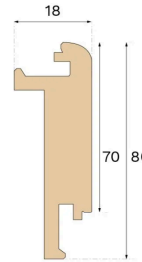

## Stair nose

RUBNI PROFIL ZA OTVORENO  
STUBIŠTE HRAST 1400 MMVrsta drveta  
HrastBoja  
NaturalPovršinska obrada  
Netretiran

Ovaj neobrađeni rubni profil, dizajniran za otvorena stubišta, izrađen je u Hrvatskoj od hrasta s FSC certifikatom te patentiran od strane Välinge Innovation.

## DIMENZIJE

Dužina	1400 mm
--------	---------

## RAZNO

Visina	60 mm
Dubina	26 mm
Kompatibilno s verzijama	Woodura Planks 3.0 (XL, XXL)

Bjelin Croatia d.o.o | [bjelin.com](http://bjelin.com) | [hr-sales@bjelin.com](mailto:hr-sales@bjelin.com)

Copyright 2024 Bjelin Sweden AB. Weights and dimensions may have minor variations depending on external circumstances. Bjelin reserves the right to deviate from the weight and dimensions in this technical data sheet. Technologies mentioned may be subject to patent protection and invented by Välinge Innovation AB ([www.valinge.se/patents](http://www.valinge.se/patents)). Use of trademarks herein owned by Bjelin Sweden AB or Välinge Innovation AB is under license.