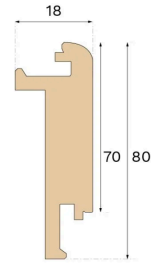

Specification

GENERAL

Type of wood	Oak
Staining	Natural
Surface finishing	Untreated

DIMENSIONS

Length	1000 mm
--------	---------

CLASSIFICATION AND SAFETY

FSC	FSC 100% (SA-COC-001149)
-----	--------------------------

MISC.

Height	80 mm
Depth	18 mm
Compatible versions	Woodura Planks 3.0 (XL, XXL)

Bjelin Sweden AB | bjelin.com | support@bjelin.se | +46-771-101099

Copyright 2024 Bjelin Sweden AB. Weights and dimensions may have minor variations depending on external circumstances. Bjelin reserves the right to deviate from the weight and dimensions in this technical data sheet. Technologies mentioned may be subject to patent protection and invented by Välinge Innovation AB (www.valinge.se/patents). Use of trademarks herein owned by Bjelin Sweden AB or Välinge Innovation AB is under license.