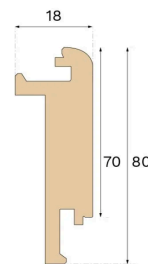

Stair nosing

TREPPENKANTE GESCHLOSSENE TREPPE EICHE 1000 MM

Diese unbehandelte Treppenkante, die für geschlossene Treppen entwickelt wurde, wird in Kroatien aus FSC-zertifizierter Eiche gefertigt und von Välinge Innovation patentiert.

Spezifikation

ALLGEMEIN

Holzart	Eiche
Färbung	Natural
Oberflächenbehandlung	Unbehandelt

ABMESSUNGEN

Länge	1000 mm

KLASSIFIZIERUNG UND SICHERHEIT GRUPPO.

FSC	FSC 100% (SA-COC-001149)

PAKET

Höhe	80 mm
Tiefe	18 mm
Kompatibel mit Versionen	Woodura Planks 3.0 (XL, XXL)

Bjelin bjelin.com de-sales@bjelin.com

Copyright 2025 Bjelin Sweden AB. Weights and dimensions may have minor variations depending on external circumstances. Bjelin reserves the right to deviate from the weight and dimensions in this technical data sheet. Technologies mentioned may be subject to patent protection and invented by Välinge Innovation AB (www.valinge.se/patents). Use of trademarks herein owned by Bjelin Sweden AB or Välinge Innovation AB is under license.

Für Verlege- und
Pfleghinweise sowie weitere
Produktinformationen
scannen Sie den QR-Code
oder besuchen Sie bjelin.com.