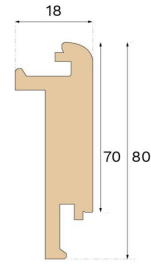

### Specification

#### DIMENSIONS

Length	1000 mm
Height	80 mm

#### MISC.

Depth	18 mm
Compatible versions	Woodura Planks 3.0 (XL, XXL)