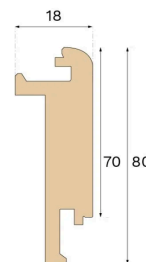

Stair nose

CLOSED STAIRCASE OAK 1400 MM

Type of wood
Oak

Staining
Natural

Surface finishing
Untreated

Bjelin's stair nosing enhances the aesthetic appeal of your staircase. For an easy installation, utilise the pre-existing groove on the plank and glue the stair nosing strip in place.

Specification

GENERAL

Type of wood	Oak
Staining	Natural
Surface finishing	Untreated

DIMENSIONS

Length	1400 mm
--------	---------

CLASSIFICATION AND SAFETY

FSC	FSC 100% (SA-COC-001149)
-----	--------------------------

MISC.

Height	80 mm
Depth	18 mm
Compatible versions	Woodura Planks 3.0 (XL, XXL)

Bjelin Sweden AB | bjelin.com | support@bjelin.se | +46-771-101099

Copyright 2024 Bjelin Sweden AB. Weights and dimensions may have minor variations depending on external circumstances. Bjelin reserves the right to deviate from the weight and dimensions in this technical data sheet. Technologies mentioned may be subject to patent protection and invented by Vålinge Innovation AB (www.valinge.se/patents). Use of trademarks herein owned by Bjelin Sweden AB or Vålinge Innovation AB is under license.