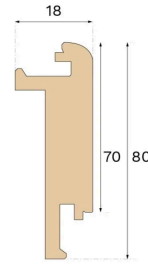

Specifikation

GENERELT

Træsart	Eg
Pigmentering	Natural
Overfladebehandling	Ubehandlet

MÅL

Længde	1400 mm
--------	---------

KLASSIFICERING OG SIKKERHED

FSC	FSC 100% (SA-COC-001149)
-----	--------------------------

ØVRIGT

Højde	80 mm
Dybde	18 mm
Kompatibel med versioner	Woodura Planks 3.0 (XL, XXL)

Bjelin Sweden AB | bjelin.com | sales@bjelin.com | +46-771-101 099

Copyright 2024 Bjelin Sweden AB. Weights and dimensions may have minor variations depending on external circumstances. Bjelin reserves the right to deviate from the weight and dimensions in this technical data sheet. Technologies mentioned may be subject to patent protection and invented by Välinge Innovation AB (www.valinge.se/patents). Use of trademarks herein owned by Bjelin Sweden AB or Välinge Innovation AB is under license.