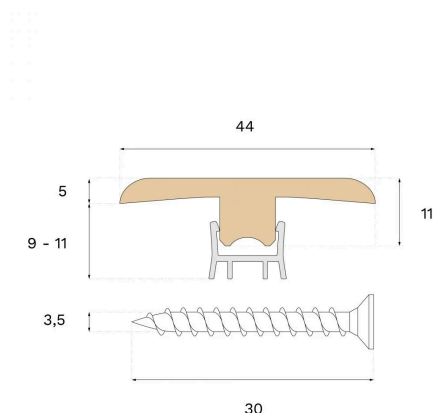

Moulding

T-MOULD EARTH GREY OAK

Type of wood
Oak

Staining
Earth Grey

This lacquered T-Mould is crafted from spruce and Earth Grey oak veneer, featuring PEFC certification that ensures responsible forestry. The T-Mould offers an attractive transition, concealing joints between floor surfaces.

Specification

GENERAL

Type of wood	Oak
Staining	Earth Grey
Surface finishing	Lacquer

DIMENSIONS

Length	2400 mm
--------	---------

MISC.

Core material	Spruce
Height	10 mm
Depth	44 mm
Origin	Italy
Compatible versions	Woodura Planks 3.0 Pro Matte Lacquer