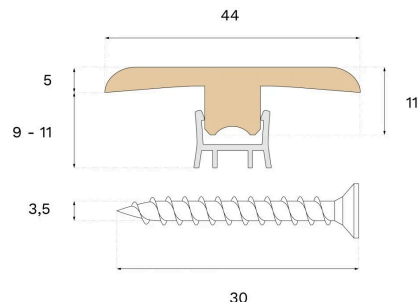

Moulding

T-MOULD TERRA BROWN OAK

Type of wood
Oak

Staining
Terra Brown

This lacquered T-Mould is crafted from spruce and Terra Brown oak veneer, featuring PEFC certification that ensures responsible forestry. The T-Mould offers an attractive transition, concealing joints between floor surfaces.

Specification

GENERAL

Type of wood	Oak
Staining	Terra Brown
Surface finishing	Lacquer

DIMENSIONS

Length	2400 mm
--------	---------

MISC.

Core material	Spruce
Height	10 mm
Depth	44 mm
Origin	Italy
Compatible versions	Woodura Planks 3.0 Pro Matte Lacquer