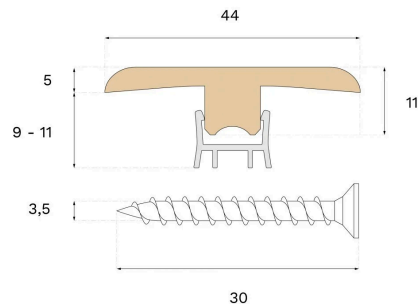

Moulding

T-MOULD TERRA BROWN OAK

Type of wood
Oak

Staining
Terra Brown

This lacquered T-Mould is crafted from spruce and Terra Brown oak veneer, featuring PEFC certification that ensures responsible forestry. The T-Mould offers an attractive transition, concealing joints between floor surfaces.

Specification

GENERAL

| | |
|-------------------|-------------|
| Type of wood | Oak |
| Staining | Terra Brown |
| Surface finishing | Lacquer |

DIMENSIONS

| | |
|--------|---------|
| Length | 2400 mm |
|--------|---------|

MISC.

| | |
|---------------------|--------------------------------------|
| Core material | Spruce |
| Height | 10 mm |
| Depth | 44 mm |
| Origin | Italy |
| Compatible versions | Woodura Planks 3.0 Pro Matte Lacquer |