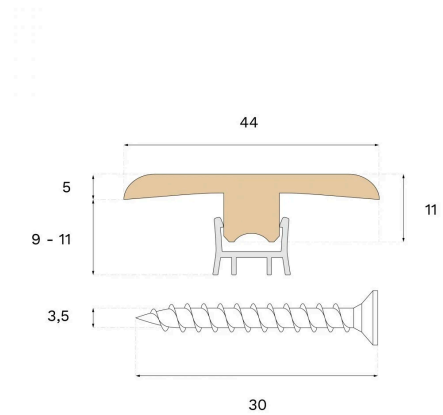

Moulding

T-MOULD TERRA BROWN OAK 94.5 IN

This smooth T-Mold is crafted from spruce and Terra Brown oak veneer, featuring PEFC certification that ensures responsible forestry. The T-Mold offers an attractive transition, concealing joints between floor surfaces.

Specification

GENERAL

Type of wood	Oak veneer
Staining	Terra Brown
Stained to match	Terra Brown
Surface finishing	Smooth
Compatible with	Woodura Planks 3.0

DIMENSIONS

Length (ISO 24337)	94.5 in
Height	10 mm
Depth	44 mm
Depth (ISO 24337)	1.7 in