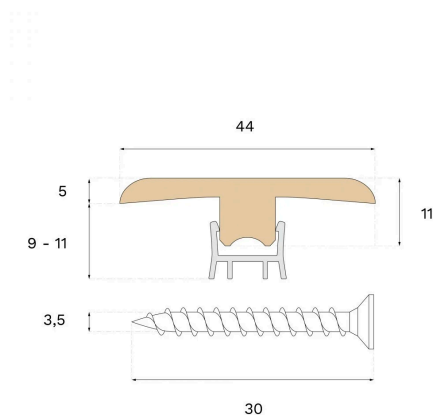

Moulding

T-MOULD ÜBERGANGSPROFIL, NATURAL WALNUSSHOLZ

Holzart
Nussbaum

Färbung
Natural

Spezifikation

ALLGEMEIN

Holzart	Nussbaum
Färbung	Natural
Oberflächenbehandlung	Lacquer

ABMESSUNGEN

Länge	2400 mm

PAKET

Core material	Spruce
Höhe	10 mm
Tiefe	44 mm
Herkunft	Italien
Kompatibel mit Versionen	Woodura Planks 3.0 Pro Matte Lacquer

Bjelin bjelin.com de-sales@bjelin.com

Copyright 2025 Bjelin Sweden AB. Weights and dimensions may have minor variations depending on external circumstances. Bjelin reserves the right to deviate from the weight and dimensions in this technical data sheet. Technologies mentioned may be subject to patent protection and invented by Vålinge Innovation AB (www.valinge.se/patents). Use of trademarks herein owned by Bjelin Sweden AB or Vålinge Innovation AB is under license.

Für Verlege- und
Pflegehinweise sowie weitere
Produktinformationen
scannen Sie den QR-Code
oder besuchen Sie bjelin.com.