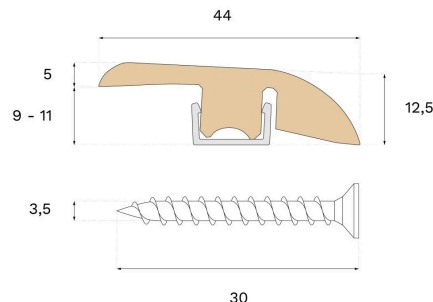

Moulding

REDUCER NATURAL OAK

Type of wood
Oak

Staining
Natural

This lacquered Reducer is crafted from spruce and Natural oak veneer, featuring PEFC certification that ensures responsible forestry. Use the Reducer to transition between areas with varying room or floor levels.

Specification

GENERAL

Type of wood	Oak
Staining	Natural
Surface finishing	Lacquer

DIMENSIONS

Length	2400 mm
--------	---------

MISC.

Core material	Spruce
Height	12 mm
Depth	44 mm
Origin	Italy
Compatible versions	Woodura Planks 3.0 Pro Matte Lacquer