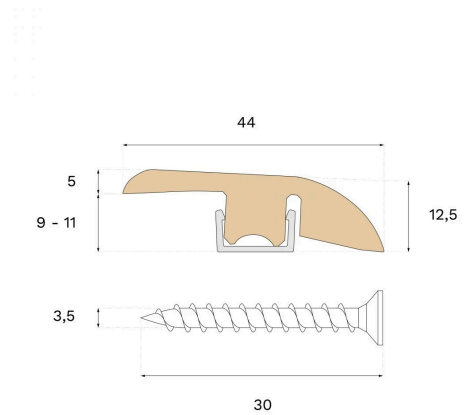

Moulding

REDUCER NATURAL OAK

Type of wood
Oak

Staining
Natural

This lacquered Reducer is crafted from spruce and Natural oak veneer, featuring PEFC certification that ensures responsible forestry. Use the Reducer to transition between areas with varying room or floor levels.

Specification

GENERAL

Type of wood	Oak
Staining	Natural
Surface finishing	Lacquer

DIMENSIONS

Length	2400 mm
--------	---------

MISC.

Core material	Spruce
Height	12 mm
Depth	44 mm
Origin	Italy
Compatible versions	Woodura Planks 3.0 Pro Matte Lacquer