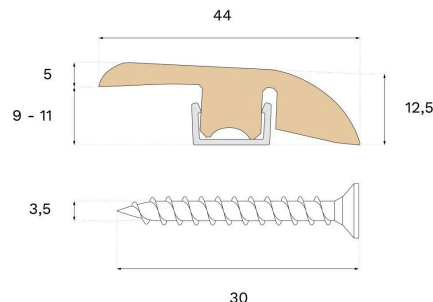

Moulding

REDUCER NATURAL OAK 94 IN

Woodura Planks 3.0 oak floors in a Natural color with a pro matte finish.

Specification

GENERAL

Type of wood	Oak veneer
Staining	Natural
Stained to match	Natural
Surface finishing	Smooth
Compatible with	Woodura Planks 3.0

DIMENSIONS

Length (ISO 24337)	94.5 in
Height	12 mm
Depth	44 mm
Depth (ISO 24337)	1.7 in

MISC.

Core material	Spruce
Height	0.5 in
Origin	Italy
NOBB-nummer	60626497