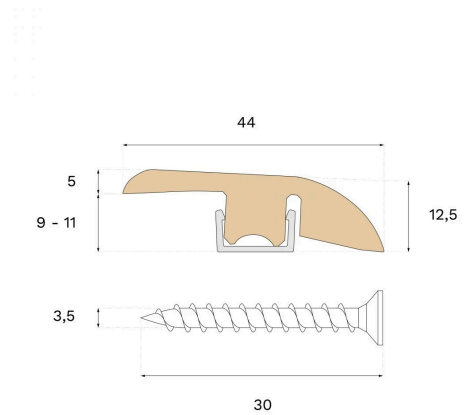

Moulding

REDUCER MISTY WHITE OAK

Type of wood
Oak

Staining
Misty White

This lacquered Reducer is crafted from spruce and Misty White oak veneer, featuring PEFC certification that ensures responsible forestry. Use the Reducer to transition between areas with varying room or floor levels.

Specification

GENERAL	
Type of wood	Oak
Staining	Misty White
Surface finishing	Lacquer
DIMENSIONS	
Length	2400 mm

MISC.	
Core material	Spruce
Height	12 mm
Depth	44 mm
Origin	Italy
Compatible versions	Woodura Planks 3.0 Pro Matte Lacquer