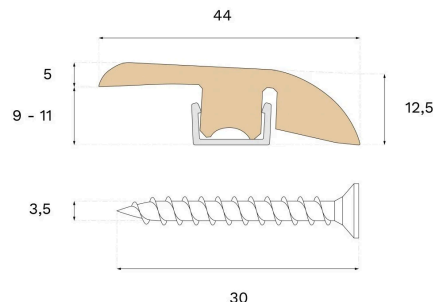

Moulding

REDUCER MISTY WHITE OAK 94 IN

Woodura Planks 3.0 oak floors in a Misty White color with a pro matte finish.

Specification

GENERAL

Type of wood	Oak veneer
Staining	Misty White
Stained to match	Misty White
Surface finishing	Smooth
Compatible with	Woodura Planks 3.0

DIMENSIONS

Length (ISO 24337)	94.5 in
Height	12 mm
Depth	44 mm
Depth (ISO 24337)	1.7 in

MISC.

Core material	Spruce
Height	0.5 in
Origin	Italy
NOBB-nummer	60626498