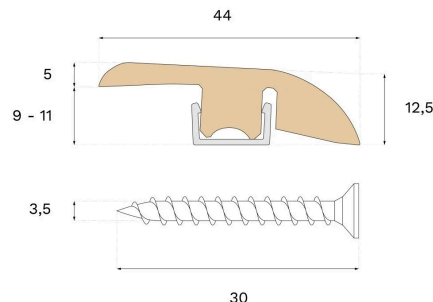

Moulding

REDUCER POWDER WHITE OAK

Type of wood
Oak

Staining
Powder White

This lacquered Reducer is crafted from spruce Powder White oak veneer, featuring PEFC certification that ensures responsible forestry. Use the Reducer to transition between areas with varying room or floor levels.

Specification

GENERAL

Type of wood	Oak
Staining	Powder White
Surface finishing	Lacquer

DIMENSIONS

Length	2400 mm
--------	---------

MISC.

Core material	Spruce
Height	12 mm
Depth	44 mm
Origin	Italy
Compatible versions	Woodura Planks 3.0 Pro Matte Lacquer