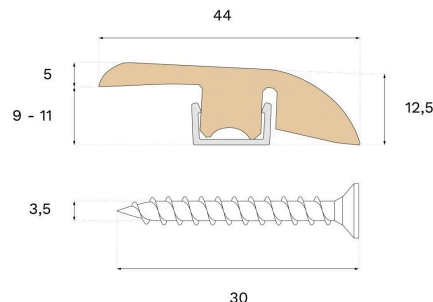

## REDUCER POWDER WHITE OAK

Type of wood  
Oak

Staining  
Powder White

This lacquered Reducer is crafted from spruce Powder White oak veneer, featuring PEFC certification that ensures responsible forestry. Use the Reducer to transition between areas with varying room or floor levels.

### Specification

#### DIMENSIONS

Length	2400 mm
--------	---------