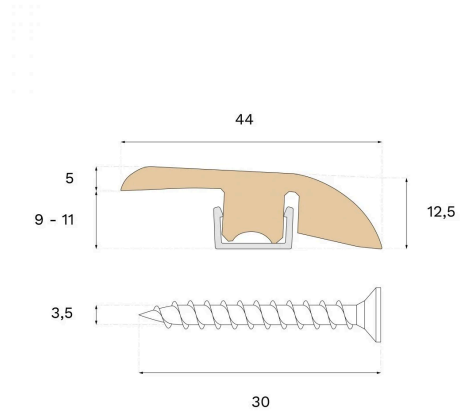

## REDUCER EARTH GREY OAK

Type of wood  
Oak

Staining  
Earth Grey

This lacquered Reducer is crafted from spruce and Earth Grey oak veneer, featuring PEFC certification that ensures responsible forestry. Use the Reducer to transition between areas with varying room or floor levels.

### Specification

#### DIMENSIONS

Length	2400 mm
--------	---------