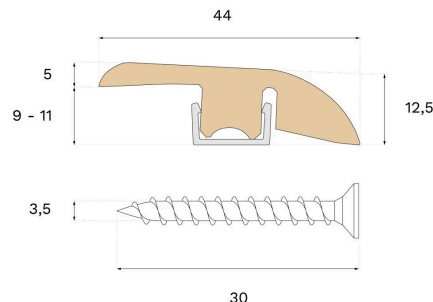

Moulding

REDUCER EARTH GREY OAK

Type of wood
Oak

Staining
Earth Grey

This lacquered Reducer is crafted from spruce and Earth Grey oak veneer, featuring PEFC certification that ensures responsible forestry. Use the Reducer to transition between areas with varying room or floor levels.

Specification

GENERAL

Type of wood	Oak
Staining	Earth Grey
Surface finishing	Lacquer

DIMENSIONS

Length	2400 mm
--------	---------

MISC.

Core material	Spruce
Height	12 mm
Depth	44 mm
Origin	Italy
Compatible versions	Woodura Planks 3.0 Pro Matte Lacquer