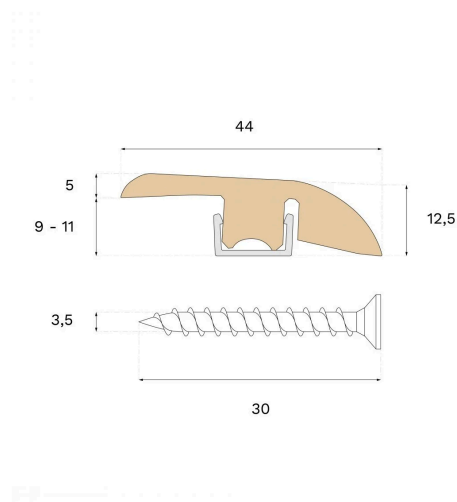

Moulding

REDUCER EARTH GREY OAK 94 IN

Woodura Planks 3.0 oak floors in an Earth Grey color with a pro matte finish.

Specification

GENERAL

Type of wood	Oak veneer
Staining	Earth Grey
Stained to match	Earth Grey
Surface finishing	Smooth
Compatible with	Woodura Planks 3.0

DIMENSIONS

Length (ISO 24337)	94.5 in
Height	12 mm
Depth	44 mm
Depth (ISO 24337)	1.7 in

MISC.

Core material	Spruce
Height	0.5 in
Origin	Italy
NOBB-nummer	60626500