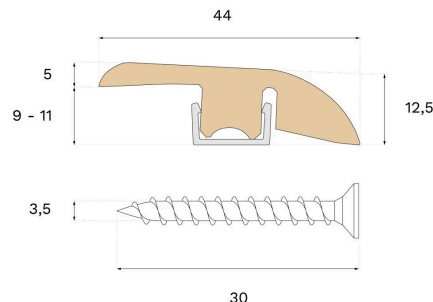

## REDUCER TERRA BROWN OAK

Type of wood  
Oak

Staining  
Terra Brown

This lacquered Reducer is crafted from spruce and Terra Brown oak veneer, featuring PEFC certification that ensures responsible forestry. Use the Reducer to transition between areas with varying room or floor levels.

### Specification

#### DIMENSIONS

Length	2400 mm
--------	---------