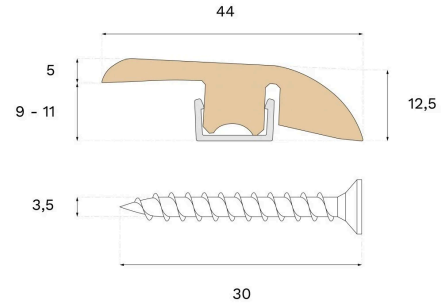

Moulding

REDUCER TERRA BROWN OAK

Type of wood
Oak

Staining
Terra Brown

This lacquered Reducer is crafted from spruce and Terra Brown oak veneer, featuring PEFC certification that ensures responsible forestry. Use the Reducer to transition between areas with varying room or floor levels.

Specification

GENERAL

Type of wood	Oak
Staining	Terra Brown
Surface finishing	Lacquer

DIMENSIONS

Length	2400 mm
--------	---------

MISC.

Core material	Spruce
Height	12 mm
Depth	44 mm
Origin	Italy
Compatible versions	Woodura Planks 3.0 Pro Matte Lacquer