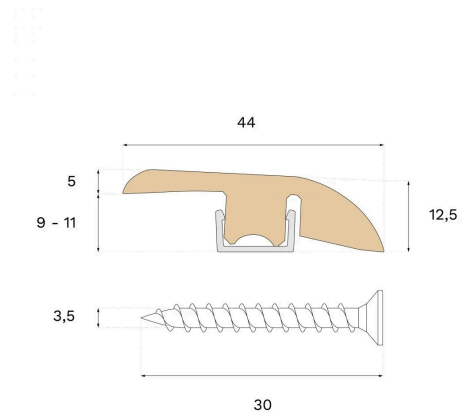

Moulding

REDUCER TERRA BROWN OAK 94 IN

Woodura Planks 3.0 oak floors in a Terra Brown color with a pro matte finish.

Specification

GENERAL

Type of wood	Oak veneer
Staining	Terra Brown
Stained to match	Terra Brown
Surface finishing	Smooth
Compatible with	Woodura Planks 3.0

DIMENSIONS

Length (ISO 24337)	94.5 in
Height	12 mm
Depth	44 mm
Depth (ISO 24337)	1.7 in

MISC.

Core material	Spruce
Height	0.5 in
Origin	Italy
NOBB-nummer	60626501