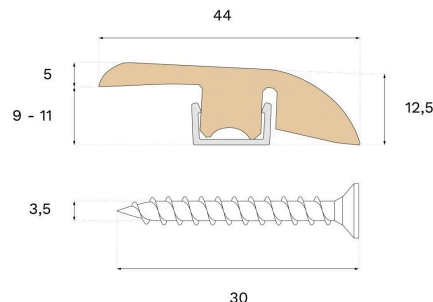

Moulding

REDUCER NATURAL WALNUT

Type of wood
Walnut

Staining
Natural

This lacquered Reducer is crafted from spruce and Natural walnut veneer, featuring PEFC certification that ensures responsible forestry. Use the Reducer to transition between areas with varying room or floor levels.

Specification

GENERAL

Type of wood	Walnut
Staining	Natural
Surface finishing	Lacquer

DIMENSIONS

Length	2400 mm
--------	---------

MISC.

Core material	Spruce
Height	12 mm
Depth	44 mm
Origin	Italy
Compatible versions	Woodura Planks 3.0 Pro Matte Lacquer