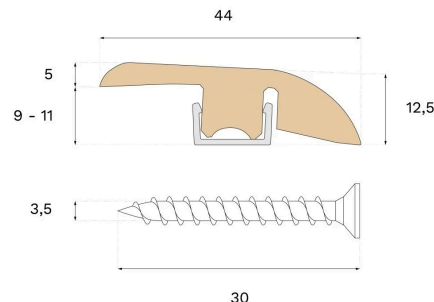

Moulding

REDUCER NATURAL WALNUT 94 IN

Woodura Planks 3.0 walnut floors in a Natural color with a pro matte finish.

Specification

GENERAL

Type of wood	Walnut veneer
Staining	Natural
Stained to match	Natural Walnut Pro Matt Lacquer
Surface finishing	Smooth
Compatible with	Woodura Planks 3.0

DIMENSIONS

Length (ISO 24337)	94.5 in
Height	12 mm
Depth	44 mm
Depth (ISO 24337)	1.7 in

MISC.

Core material	Spruce
Height	0.5 in
Origin	Italy
NOBB-nummer	60626502