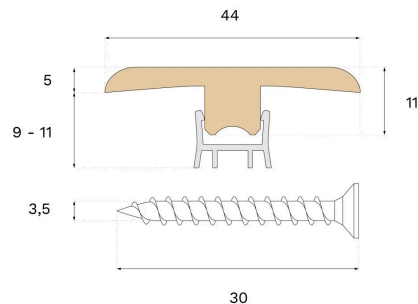

Moulding

T-MOULD MINERAL GREY BRUSHED OAK

This lacquered T-Mould is crafted from spruce and Mineral Grey oak veneer, featuring PEFC certification that ensures responsible forestry. The T-Mould offers an attractive transition, concealing joints between floor surfaces.

Specification

GENERAL

Type of wood	Oak
Staining	Mineral Grey
Surface finishing	Lacquer

DIMENSIONS

Length	2400 mm

MISC.

Core material	Spruce
Height	10 mm
Depth	44 mm
Origin	Italy
Compatible versions	Woodura Planks 3.0 Brushed Lacquer