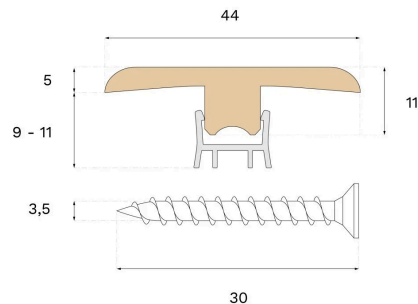

Moulding

T-MOULD MINERAL GREY OAK 2400 MM

This lacquered T-Mould is crafted with Mineral Grey oak veneer. The T-Mould offers an attractive transition, concealing joints between floor surfaces.

Specification

GENERAL

Type of wood	Oak veneer
Staining	Mineral Grey
Stained to match	Mineral Grey
Surface finishing	Lacquer
Compatible with	Woodura Planks 3.0

DIMENSIONS

Length	2400 mm
Height	10 mm
Depth	44 mm
Depth (ISO 24337)	1.7 in

MISC.

Core material	HDF/MDF
Origin	Italy