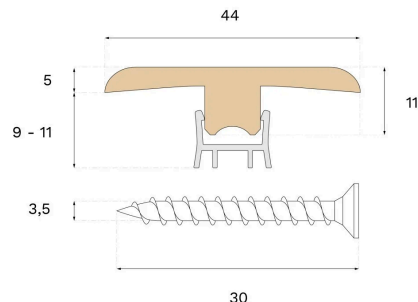

Moulding

T-MOULD SHADOW BROWN OAK

Type of wood
Oak

Staining
Shadow Brown

This lacquered T-Mould is crafted from spruce and Shadow Brown oak veneer, featuring PEFC certification that ensures responsible forestry. The T-Mould offers an attractive transition, concealing joints between floor surfaces.

Specification

GENERAL

Type of wood	Oak
Staining	Shadow Brown
Surface finishing	Lacquer

DIMENSIONS

Length	2400 mm
--------	---------

MISC.

Core material	Spruce
Height	10 mm
Depth	44 mm
Origin	Italy
Compatible versions	Woodura Planks 3.0 Pro Matt Lacquer