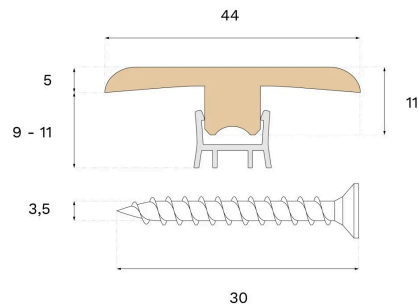

Moulding

T-MOULD SHADOW BROWN BRUSHED OAK

Type of wood
Oak

Staining
Shadow Brown

This lacquered T-Mould is crafted from spruce and Shadow Brown oak veneer, featuring PEFC certification that ensures responsible forestry. The T-Mould offers an attractive transition, concealing joints between floor surfaces.

Specification

GENERAL

Type of wood	Oak
Staining	Shadow Brown
Surface finishing	Lacquer

DIMENSIONS

Length	2400 mm
--------	---------

MISC.

Core material	Spruce
Height	10 mm
Depth	44 mm
Origin	Italy
Compatible versions	Woodura Planks 3.0 Pro Matt Lacquer