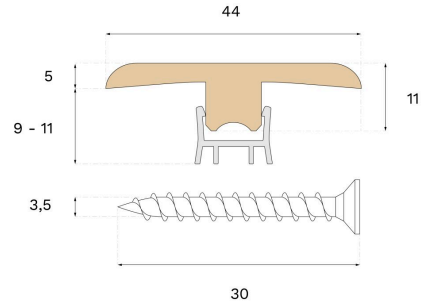

Moulding

/// T /// EARTH GREY

PEFC

EARTH GREY

T PEFC Earth Grey

TABLE 1

Core material	Spruce
Thickness	10 mm
Finish	Lacquer
Length	2400 mm

MISC.

Core material	Spruce
Thickness	10 mm
Width	44 mm
Finish	
Product	Woodura Planks 3.0 Pro Matt Lacquer