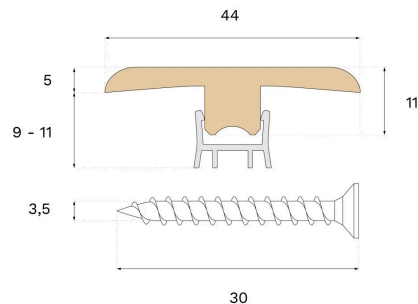

Moulding

T-MOULD EARTH GREY ASH

Type of wood
Ash

Staining
Earth Grey

This lacquered T-Mould is crafted from spruce and Earth Grey ash veneer, featuring PEFC certification that ensures responsible forestry. The T-Mould offers an attractive transition, concealing joints between floor surfaces.

Specification

GENERAL

Type of wood	Ash
Staining	Earth Grey
Surface finishing	Lacquer

DIMENSIONS

Length	2400 mm
--------	---------

MISC.

Core material	Spruce
Height	10 mm
Depth	44 mm
Origin	Italy
Compatible versions	Woodura Planks 3.0 Pro Matt Lacquer