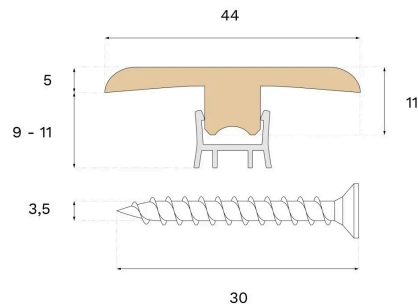

Moulding

T-MOULD EARTH GREY ASH 2400 MM

Type of wood
Ash

This lacquered T-Mould is crafted with Earth Grey ash veneer. The T-Mould offers an attractive transition, concealing joints between floor surfaces.

Specification

GENERAL

Type of wood	Ash
Staining	Earth Grey
Surface finishing	Lacquer
Compatible with	Woodura Planks 3.0

DIMENSIONS

Length	2400 mm
Height	10 mm
Depth	44 mm
Depth (ISO 24337)	1.7 in

MISC.

Core material	HDF/MDF
Origin	Italy