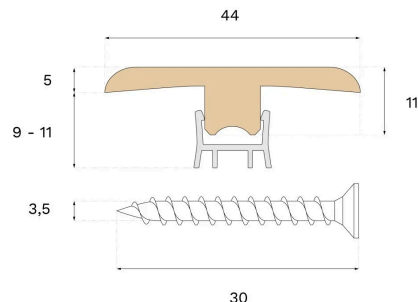

Moulding

T-MOULD GRANITE OAK

Type of wood
Oak

Staining
Contrast Granite

This lacquered T-Mould is crafted from spruce and Contrast Granite oak veneer, featuring PEFC certification that ensures responsible forestry. The T-Mould offers an attractive transition, concealing joints between floor surfaces.

Specification

GENERAL

Type of wood	Oak
Staining	Contrast Granite
Surface finishing	Lacquer

DIMENSIONS

Length	2400 mm
--------	---------

MISC.

Core material	Spruce
Height	10 mm
Depth	44 mm
Origin	Italy
Compatible versions	Woodura Planks 3.0 Pro Matt Lacquer