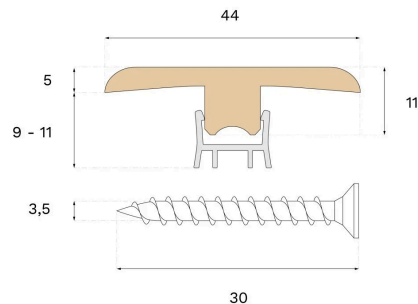

Moulding

T-MOULD GRANITE OAK 2400 MM

This lacquered T-Mould is crafted with oak veneer in the Contrast Granite shade. The T-Mould offers an attractive transition, concealing joints between floor surfaces.

DIMENSIONS

| | |
|-------------------|---------|
| Length | 2400 mm |
| Height | 10 mm |
| Depth | 44 mm |
| Depth (ISO 24337) | 1.7 in |

MISC.

| | |
|---------------|---------|
| Core material | HDF/MDF |
| Origin | Italy |