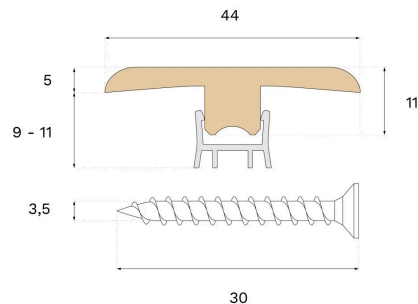

Moulding

T-MOULD IVORY OAK

Type of wood
Oak

Staining
Contrast Ivory

This lacquered T-Mould is crafted from spruce and Contrast Ivory oak veneer, featuring PEFC certification that ensures responsible forestry. The T-Mould offers an attractive transition, concealing joints between floor surfaces.

Specification

GENERAL

Type of wood	Oak
Staining	Contrast Ivory
Surface finishing	Lacquer

DIMENSIONS

Length	2400 mm
--------	---------

MISC.

Core material	Spruce
Height	10 mm
Depth	44 mm
Origin	Italy
Compatible versions	Woodura Planks 3.0 Pro Matt Lacquer