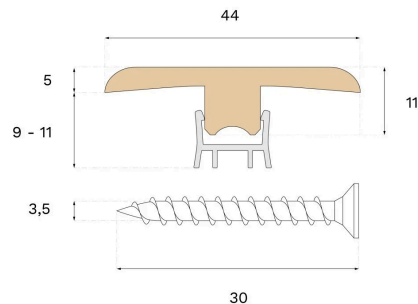

Moulding

T-MOULD IVORY OAK 2400 MM

This lacquered T-Mould is crafted with oak veneer in the Contrast Ivory shade. The T-Mould offers an attractive transition, concealing joints between floor surfaces.

Specification

GENERAL

Type of wood	Oak veneer
Staining	Contrast Ivory
Stained to match	Ivory
Surface finishing	Lacquer
Compatible with	Woodura Planks 3.0

DIMENSIONS

Length	2400 mm
Height	10 mm
Depth	44 mm
Depth (ISO 24337)	1.7 in