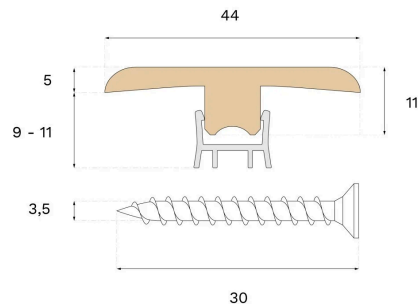

Moulding

T-MOULD SILVER OAK

Type of wood
Oak

Staining
Contrast Silver

This lacquered T-Mould is crafted from spruce and Contrast Silver oak veneer, featuring PEFC certification that ensures responsible forestry. The T-Mould offers an attractive transition, concealing joints between floor surfaces.

Specification

GENERAL

Type of wood	Oak
Staining	Contrast Silver
Surface finishing	Lacquer

DIMENSIONS

Length	2400 mm
--------	---------

MISC.

Core material	Spruce
Height	10 mm
Depth	44 mm
Origin	Italy
Compatible versions	Woodura Planks 3.0 Pro Matt Lacquer