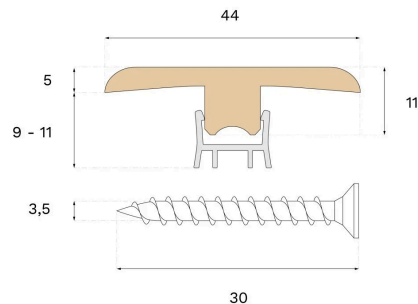

Moulding

T-MOULD SILVER OAK 2400 MM

This lacquered T-Mould is crafted with oak veneer in the Contrast Silver shade. The T-Mould offers an attractive transition, concealing joints between floor surfaces.

Specification

GENERAL

Type of wood	Oak veneer
Staining	Contrast Silver
Stained to match	Silver
Surface finishing	Lacquer
Compatible with	Woodura Planks 3.0

DIMENSIONS

Length	2400 mm
Height	10 mm
Depth	44 mm
Depth (ISO 24337)	1.7 in