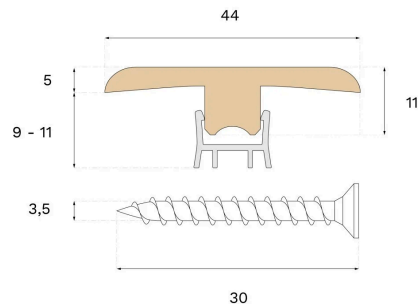

Moulding

T-MOULD DESERT OAK

Type of wood
Oak

Staining
Contrast Desert

This lacquered T-Mould is crafted from spruce and Contrast Desert oak veneer, featuring PEFC certification that ensures responsible forestry. The T-Mould offers an attractive transition, concealing joints between floor surfaces.

Specification

GENERAL

Type of wood	Oak
Staining	Contrast Desert
Surface finishing	Lacquer

DIMENSIONS

Length	2400 mm
--------	---------

MISC.

Core material	Spruce
Height	10 mm
Depth	44 mm
Origin	Italy
Compatible versions	Woodura Planks 3.0 Pro Matt Lacquer