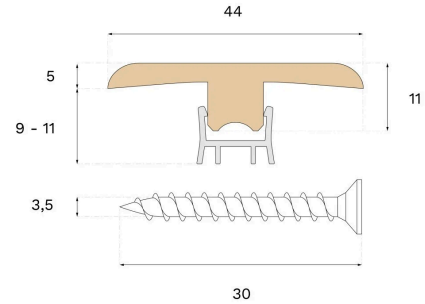

Moulding

T-MOULD DESERT OAK 2400 MM

This lacquered T-Mould is crafted with oak veneer in the Contrast Desert shade. The T-Mould offers an attractive transition, concealing joints between floor surfaces.

Specification

GENERAL

Type of wood	Oak veneer
Staining	Contrast Desert
Stained to match	Desert
Surface finishing	Lacquer
Compatible with	Woodura Planks 3.0

DIMENSIONS

Length	2400 mm
Height	10 mm
Depth	44 mm
Depth (ISO 24337)	1.7 in