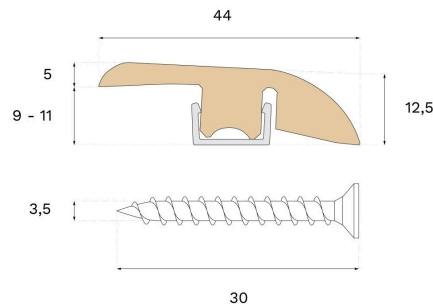

Moulding

REDUCER MINERAL GREY OAK

Type of wood
Oak

Staining
Mineral Grey

This lacquered Reducer is crafted from spruce and Mineral Grey oak veneer, featuring PEFC certification that ensures responsible forestry. Use the Reducer to transition between areas with varying room or floor levels.

Specification

GENERAL

| | |
|-------------------|--------------|
| Type of wood | Oak |
| Staining | Mineral Grey |
| Surface finishing | Lacquer |

DIMENSIONS

| | |
|--------|---------|
| Length | 2400 mm |
|--------|---------|

MISC.

| | |
|---------------------|------------------------------------|
| Core material | Spruce |
| Height | 12 mm |
| Depth | 44 mm |
| Origin | Italy |
| Compatible versions | Woodura Planks 3.0 Brushed Lacquer |