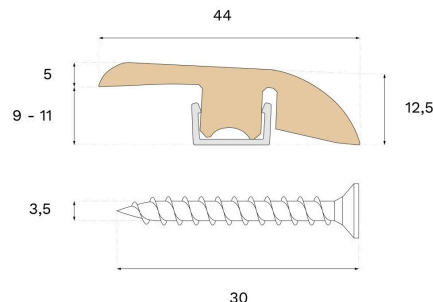

## REDUCER MINERAL GREY OAK

Type of wood  
Oak

Staining  
Mineral Grey

This lacquered Reducer is crafted from spruce and Mineral Grey oak veneer, featuring PEFC certification that ensures responsible forestry. Use the Reducer to transition between areas with varying room or floor levels.

### Specification

#### DIMENSIONS

Length	2400 mm
--------	---------

#### MISC.

Core material	Spruce
Height	12 mm
Depth	44 mm
Origin	Italy
Compatible versions	Woodura Planks 3.0 Brushed Lacquer