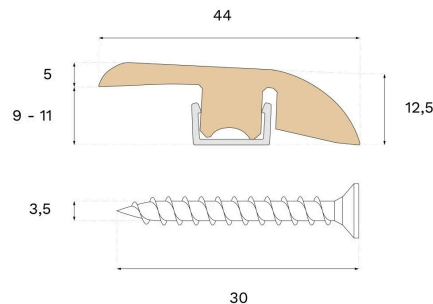

Moulding

REDUCER MINERAL GREY OAK 94 IN

Bjelin oak floors in a Mineral Grey color with a pro matte finish.

Specification

GENERAL

Type of wood	Oak veneer
Staining	Mineral Grey
Stained to match	Mineral Grey
Surface finishing	Smooth
Compatible with	Woodura Planks 3.0

DIMENSIONS

Length (ISO 24337)	94.5 in
Height	12 mm
Depth	44 mm
Depth (ISO 24337)	1.7 in

MISC.

Core material	Spruce
Height	0.5 in
Origin	Italy