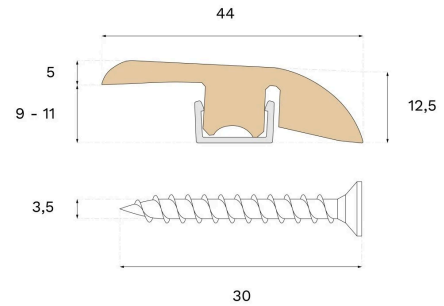

Moulding

REDUCER SHADOW BROWN OAK

Type of wood
Oak

Staining
Shadow Brown

This lacquered Reducer is crafted from spruce and Shadow Brown oak veneer, featuring PEFC certification that ensures responsible forestry. Use the Reducer to transition between areas with varying room or floor levels.

Specification

GENERAL

Type of wood	Oak
Staining	Shadow Brown
Surface finishing	Lacquer

DIMENSIONS

Length	2400 mm
--------	---------

MISC.

Core material	Spruce
Height	12 mm
Depth	44 mm
Origin	Italy
Compatible versions	Woodura Planks 3.0 Pro Matt Lacquer