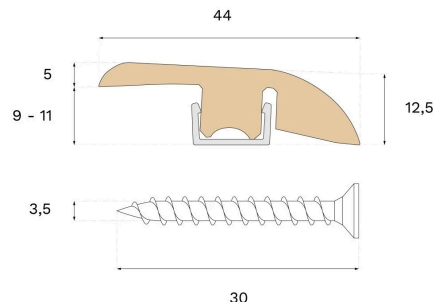

## REDUCER SHADOW BROWN OAK

Type of wood  
Oak

Staining  
Shadow Brown

This lacquered Reducer is crafted from spruce and Shadow Brown oak veneer, featuring PEFC certification that ensures responsible forestry. Use the Reducer to transition between areas with varying room or floor levels.

### Specification

#### DIMENSIONS

Length	2400 mm
--------	---------